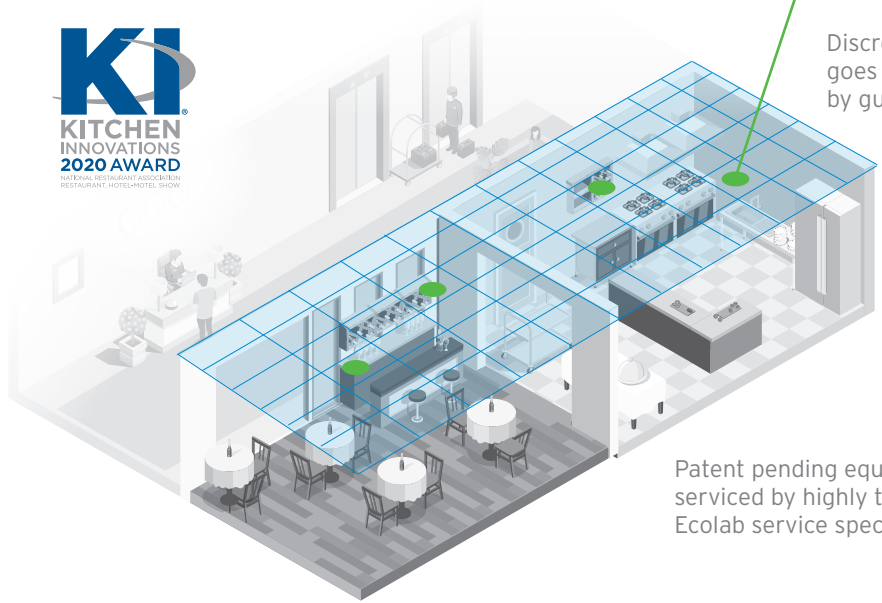

Rodents use **Clever Entry Methods:**

- Quickly sneak through open doors
- Squeeze through very small gaps
- Hitchhike on incoming goods

Early detection results showed a **3X** faster REDUCTION of interior rodent activity**

WE ARE COMMITTED TO A HIGHER STANDARD

*<https://revive.social/most-shared-content/>

**Based on Ecolab data

Ceiling protection:

an extension of our outside-in approach

Reduce Risk

PREVENT
rodent entry

ELIMINATE
rodent activity

“ This is the critical innovation needed to address the rodent risk in our ceiling.”

- General Manager, Full Service Restaurant

CUSTOMER FEEDBACK

Effective solution

for hard-to-access ceiling areas

Patent pending equipment serviced by highly trained Ecolab service specialists