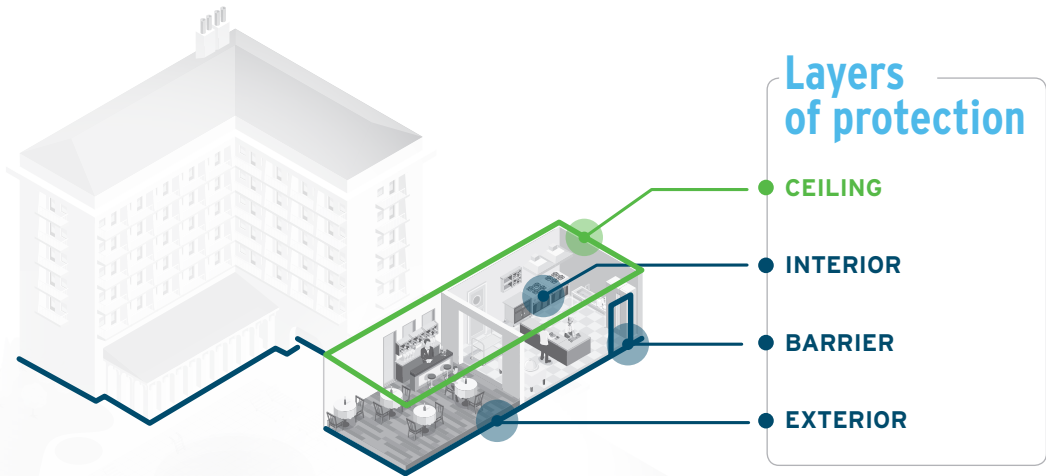

Rodents use **Clever Entry Methods:**

- Quickly sneak through open doors
- Squeeze through very small gaps
- Hitchhike on incoming goods

Early detection results showed a **3X** faster REDUCTION of interior rodent activity**

WE ARE COMMITTED TO A HIGHER STANDARD

*<https://revive.social/most-shared-content/>

**Based on Ecolab data

Ceiling protection:

an extension of our outside-in approach

Reduce Risk

PREVENT
rodent entry

ELIMINATE
rodent activity