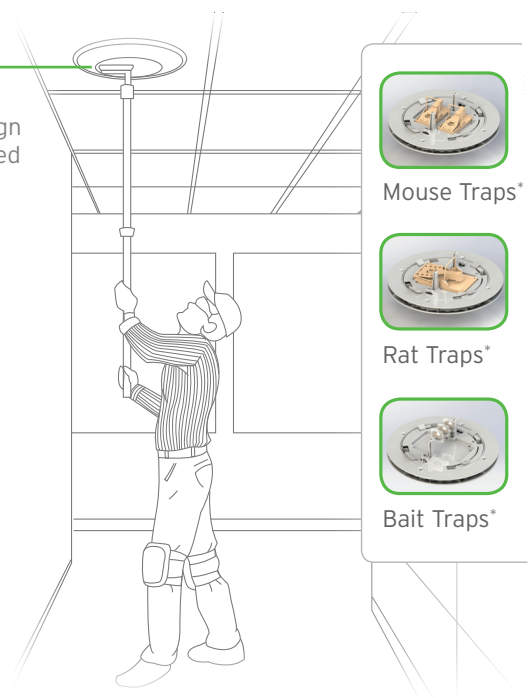

Rodents use **Clever Entry Methods:**

- Quickly sneak through open doors
- Squeeze through very small gaps
- Hitchhike on incoming goods

Early detection results showed a **3X** faster REDUCTION of interior rodent activity**

WE ARE COMMITTED TO A HIGHER STANDARD

*<https://revive.social/most-shared-content/>

**Based on Ecolab data

Ceiling protection:

an extension of our outside-in approach

Reduce Risk

PREVENT
rodent entry

ELIMINATE
rodent activity

“ This is the critical innovation needed to address the rodent risk in our ceiling.”

- General Manager, Full Service Restaurant

CUSTOMER FEEDBACK

Effective solution

for hard-to-access ceiling areas

Patent pending equipment serviced by highly trained Ecolab service specialists

*Device is designed for an 18"x18" (or larger) tile and specifications are available upon request.

To learn more:

www.ecolab.com/rodent-ceiling-service

UK: 0800 789 600
ROI: 1 800 21 02 07

custhelpdesk.uk@ecolab.com